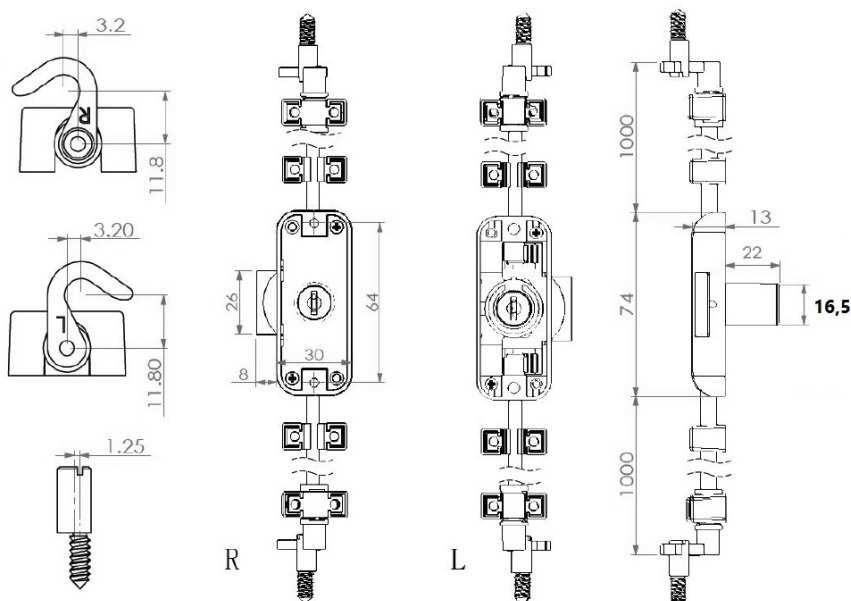

PRODUCT SHEET

Description:

Rotary Bar Lock 922, $\varnothing 16,5 \times 22 \text{mm}$, RH, NPL, HCK SISO, No Bars, W/Accessories, 3-Way, 15mm Backset

Item number:

14.05.271-2

Units	Box	Carton	HS Code	Barcode
Pcs.	10	80	8301300000	
				5704866042949